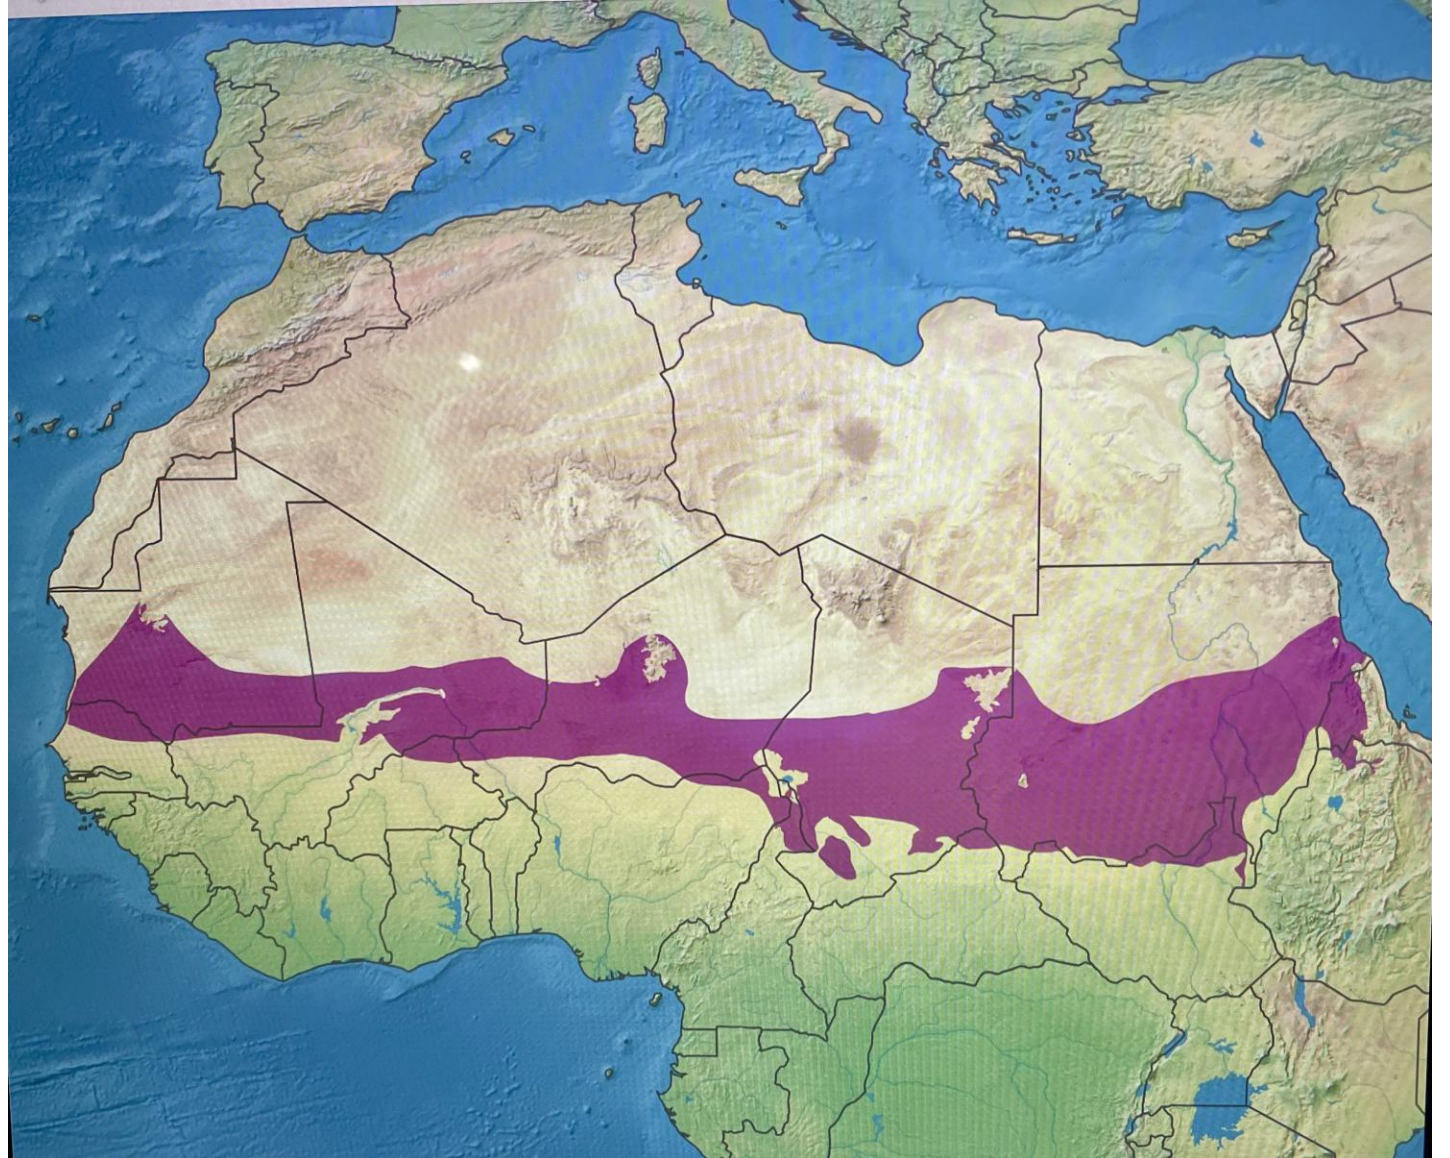

Sahel + Sulcata= Sahara

Discuss

Paul H Eversfield

UKACT Zoo animals in education workshop 28/10/24

Sahel+ Sulcata= Sahara

- The Sahel region, or Sahelian acacia savanna, is a biogeographical region in Africa. Located in a 500 Km band at between 12-16 degrees North latitude. It is the transition zone between the more humid Sudan savanna, to its south and the drier Sahara to the north.
- The term "Sahel" is borrowed from the Arabic name for the region, الساحل al-sāḥil. Sāḥil literally means "coast, shore", which has been explained as a figurative reference to the southern edge of the vast Sahara.

Sahel+Sulcata=Sahara

Sahel+Sulcata=
Sahara

Sahel+ Sulcata= Sahara

Sahel+Sulcata= Sahara

- Territorial burrows are inhabited for much of the year.
- Offering respite and security from intense heat, which is a frequent feature of this transitional landscape, habitat.